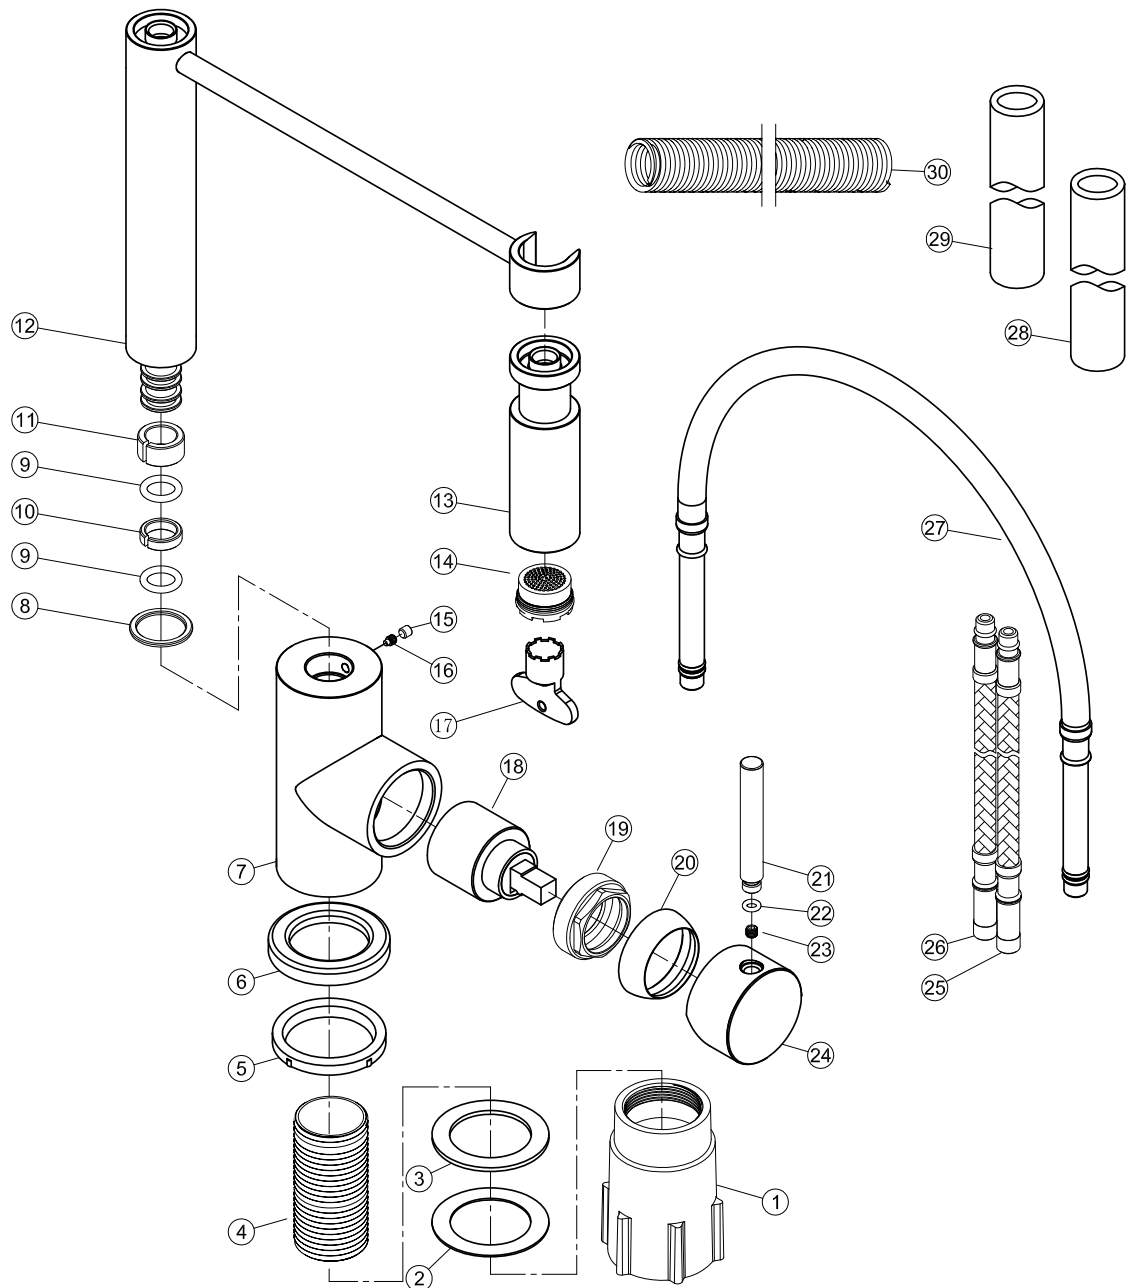

- 1 Fixing bushing
- 2 Washer
- 3 Rubber
- 4 Threaded tube
- 5 Base Rubber
- 6 Base
- 7 Body
- 8 O ring
- 9 O ring
- 10 C ring
- 11 C ring
- 12 Bottom spout
- 13 Spout head
- 14 Aerator
- 15 Decoration rubber
- 16 Inner hex screw
- 17 M24Wrench
- 18 Cartridge
- 19 Screw nut
- 20 Cover ring
- 21 Handle bar
- 22 O ring
- 23 Inner hex screw
- 24 Handle base
- 25 Flexible hose
- 26 Flexible hose
- 27 Spout hose
- 28 Color hose
- 29 Color hose
- 30 Spring hose

## Steel Pro

Art no: 30080 RSK: 8318328

**SCANDTAP®**  
BATHROOM CONCEPTS

Scandtap AB, Olofsdalsvägen 21, 302 41 Halmstad, Sweden  
info@scandtap.com, www.scandtap.com